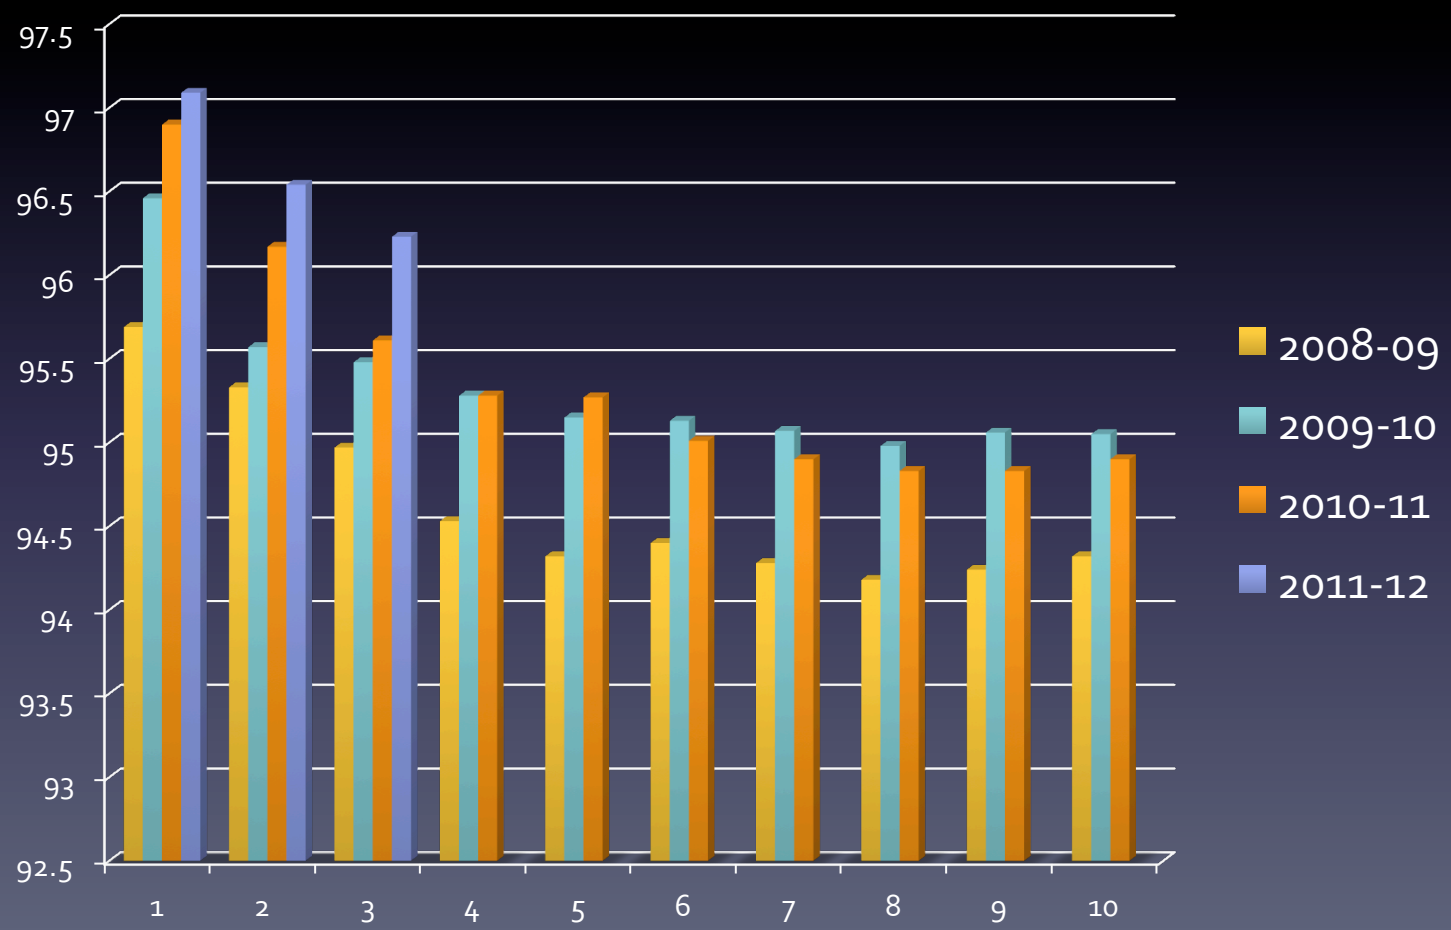

# SAT Participation

# Students w/ GPA 2.67

# Attendance