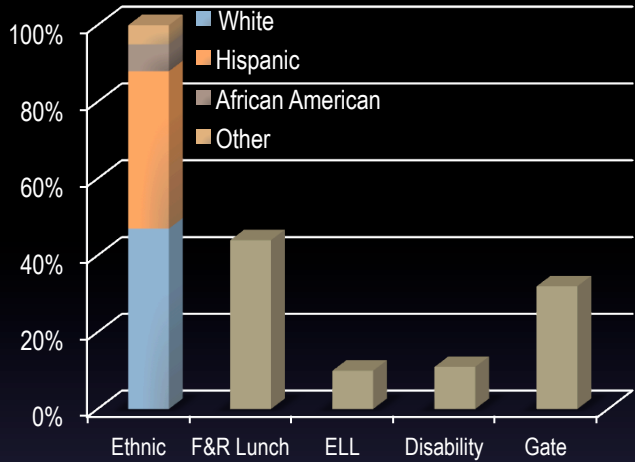

Point Loma High School

School Snapshot

School Boundary: 68.3%
Cluster Boundary: -----%
Outside Custer: 31.7%

Metrics

Students: 1,994
Capacity: 2,054
Grades: 9 -12
Land Acres: 6.7
Building SF: 230,591
Budget Per Student: $5,225
X Factor PS: $ 475
Teachers: ?
Class Ratio: ?

API

School 778
Similar Schools 785

API Breakdown

White 844
Hispanic 714
African Am. 702
Filipino 826
Asian 859
2+ Races ----
Socio Disad. 716
ELL 620
Stud. w/Dis. 564

Student Demographics